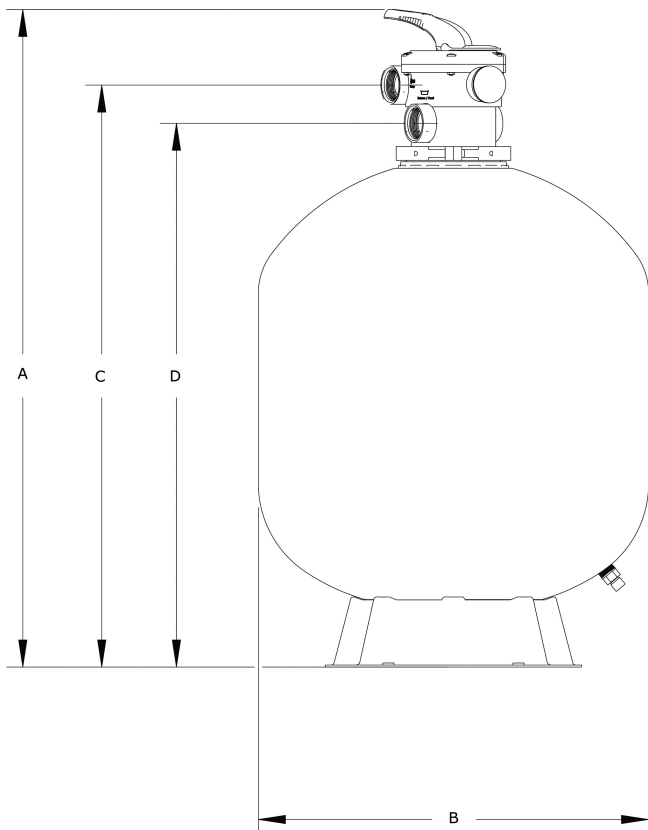

**Sand filter PP 50 mm / 1 1/2"
female thread 3,75bar beige
type T450 (7043245)**

TECHNICAL SPECIFICATIONS

Colour	beige
Material	PP
Connection	female thread
Pressure	3,75 bar
Max. temp.	43 °C
Type	T450
Capacity	6 m ³ /h
Size	50 mm / 1 1/2"
Diameter	450 mm
Weight	9 kg
Sand	75 kg
Filter area	0.16 m ²
Max. pool vol.	30 m ³

DIMENSIONS

A	770 mm
B	18 "

B 18 " inch

B 450 mm

C 660 mm

D 600 mm

PRODUCT INFORMATION

Features: