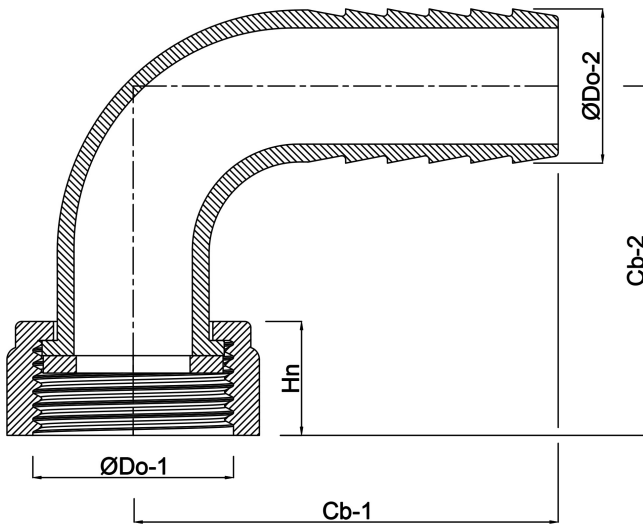

**Profec Hose tail 2/3 union
adaptor elbow 90° brass 1/2" x
13 mm female threaded nut x
hose tail type flat seal
(0423364)**

TECHNICAL SPECIFICATIONS

Type	flat seal
Material	brass
Material seal	EPDM
Connection	female threaded nut x hose tail
Max. temperature	120 °C
Max. temp.	120 °C
Size	1/2" x 13 mm

DIMENSIONS

Cb-1	40 mm
Cb-2	24.7 mm
F-1	10 mm
Hn	8.3 mm
P-1	25 mm
ØDi-1	1/2 "
ØDo-2	13 mm
β	90 °

Last modified date: 21/02/2026

Bosta UK Ltd.
Reflection House
Olding Road
Bury St. Edmunds
Suffolk
IP33 3TA
T +44 (0) 1284 716580
E enquiries@bosta.co.uk
<http://www.bosta.com>