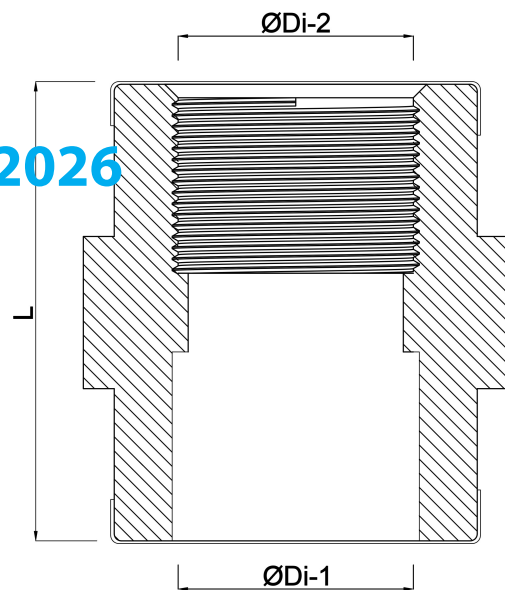

**Profec Adaptor socket PVC-U
32 mm x 1" glue socket x
female thread 10bar grey
(0110822)**

TECHNICAL SPECIFICATIONS

Colour	grey
Material	PVC-U
Connection	glue socket x female thread
Pressure	10 bar
Size	32 mm x 1"

DIMENSIONS

L	45 mm
ØDi-1	32 mm
ØDi-2	1"

Last modified date: 20/02/2026

Bosta UK Ltd.
Reflection House
Olding Road
Bury St. Edmunds
Suffolk
IP33 3TA
T +44 (0) 1284 716580
E enquiries@bosta.co.uk

<http://www.bosta.com>