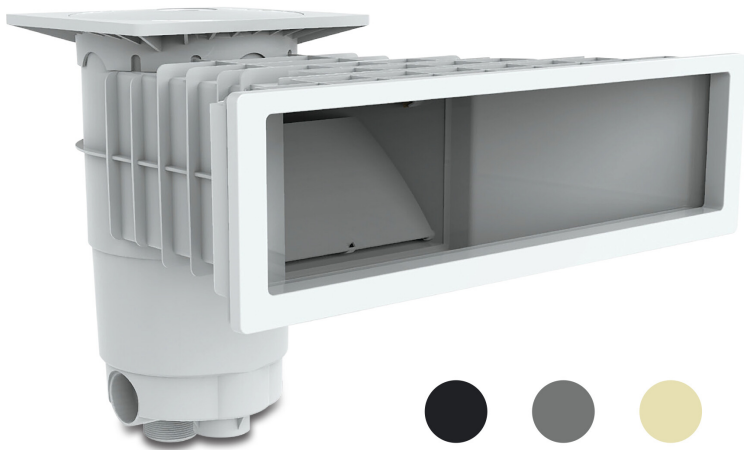

# Weltico Skimmer ABS 1 1/2" x 2" female thread sand type A500 Design (7039321)

weltico

# TECHNICAL SPECIFICATIONS

Type	A500 Design
Material	ABS/stainless steel
Suitable for	concrete/liner
Connection	female thread
Colour	sand
Size	1 1/2" x 2"

## DIMENSIONS

A	583 mm
B	443 mm
C	542 mm
D	157.5 mm
E	266 mm
F	317 mm
G	494.7 mm
H	118.7 mm