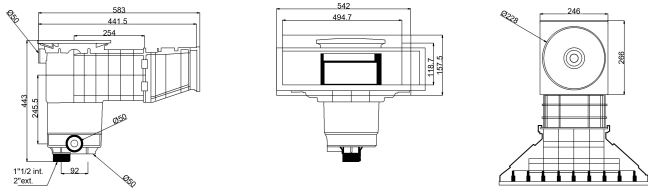

# Weltico Skimmer ABS 1 1/2" x 2" female thread sand type A500 Design (7039321)

weltico

# TECHNICAL SPECIFICATIONS

Type	A500 Design
Material	ABS/stainless steel
Suitable for	concrete/liner
Connection	female thread
Colour	sand
Size	1 1/2" x 2"

## DIMENSIONS

A	583 mm
B	443 mm
C	542 mm
D	157.5 mm
E	266 mm
F	317 mm
G	494.7 mm
H	118.7 mm