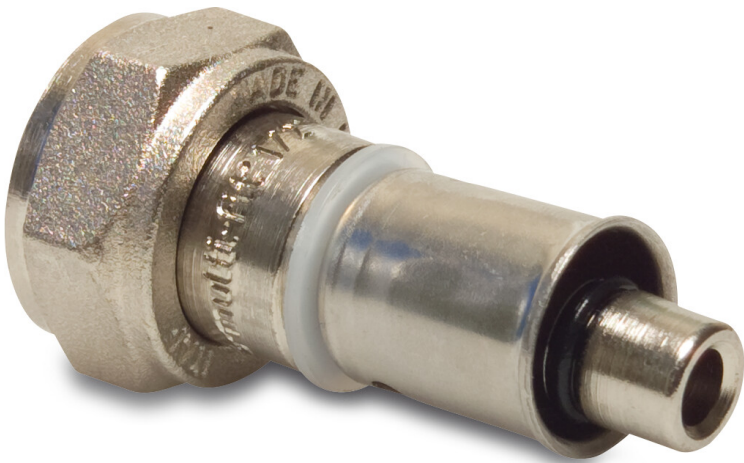

**Multi-Fit Connector brass
nickel plated 16 mm x 1/2"
Multi-fit x female threaded nut
20bar S5 (7006125)**

TECHNICAL SPECIFICATIONS

Material	brass
Surface treatment	nickel plated
Connection	Multi-fit x female threaded nut
Pressure	20 bar
Wall thickness	2,0 mm
Size	16 mm x 1/2"
Label	S5