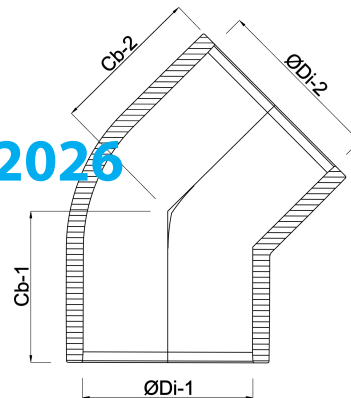

**VDL Elbow 45° PVC-U 280 mm  
glue socket 10bar grey  
(7002622)**

**V-L Van de Lande**

# TECHNICAL SPECIFICATIONS

|            |             |
|------------|-------------|
| Colour     | grey        |
| Material   | PVC-U       |
| Size       | 280 mm      |
| Connection | glue socket |
| Pressure   | 10 bar      |

## DIMENSIONS

|         |        |
|---------|--------|
| Cb-1    | 213 mm |
| Cb-2    | 213 mm |
| ØDi-1   | 280 mm |
| ØDi-2   | 280 mm |
| $\beta$ | 45 °   |

**Last modified date: 24/02/2026**

Bosta UK Ltd.  
Reflection House  
Olding Road