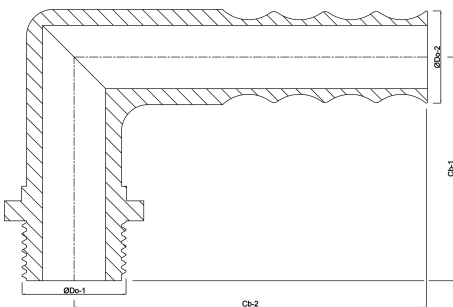

**Hose tail elbow 90° nylon 1/8"  
x 8 mm male thread x hose tail  
10bar grey (0440191)**

# TECHNICAL SPECIFICATIONS

Colour	grey
Material	nylon
Connection	male thread x hose tail
Max. temperature	80 °C
Pressure	10 bar
Size	1/8" x 8 mm

## DIMENSIONS

Cb-1	23 mm
Cb-2	33 mm
ØDo-1	1/8 "
ØDo-2	8 mm
β	90 °

**Last modified date: 21/02/2026**

Bosta UK Ltd.  
Reflection House  
Olding Road  
Bury St. Edmunds  
Suffolk  
IP33 3TA  
T +44 (0) 1284 716580  
E [enquiries@bosta.co.uk](mailto:enquiries@bosta.co.uk)  
<http://www.bosta.com>