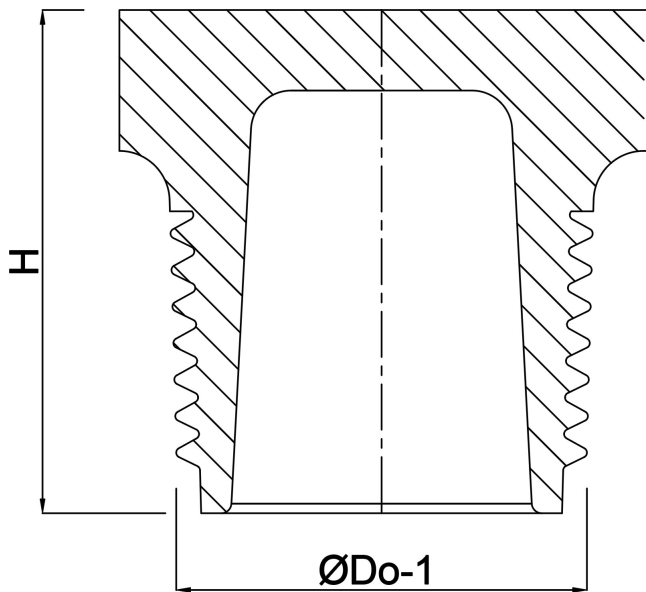

Profec Plug brass 1/4" male thread 10bar (0410332)

TECHNICAL SPECIFICATIONS

Material	brass
Connection	male thread
Pressure	10 bar
Size	1/4"

DIMENSIONS

H	8.7 mm
ØDo-1	1/4 "

Last modified date: 21/02/2026

Bosta UK Ltd.
Reflection House
Olding Road
Bury St. Edmunds
Suffolk
IP33 3TA
T +44 (0) 1284 716580
E enquiries@bosta.co.uk
<http://www.bosta.com>