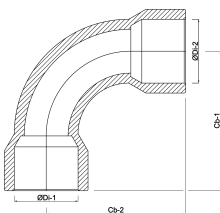

**Profec Long bend 90° PVC-U 63
mm glue socket 10bar grey
type made from tubing
(0110191)**

TECHNICAL SPECIFICATIONS

Colour	grey
Type	made from tubing
Material	PVC-U
Connection	glue socket
Size	63 mm
Pressure	10 bar

DIMENSIONS

Mold	hand formed
ØDi-1	63 mm
ØDi-2	63 mm
Cb-1	150 mm
Cb-2	150 mm
β	90 °

Last modified date: 10/10/2025

Bosta UK Ltd.
Reflection House
Olding Road
Bury St. Edmunds
Suffolk
IP33 3TA
T +44 (0) 1284 716580
E enquiries@bosta.co.uk
<http://www.bosta.com>