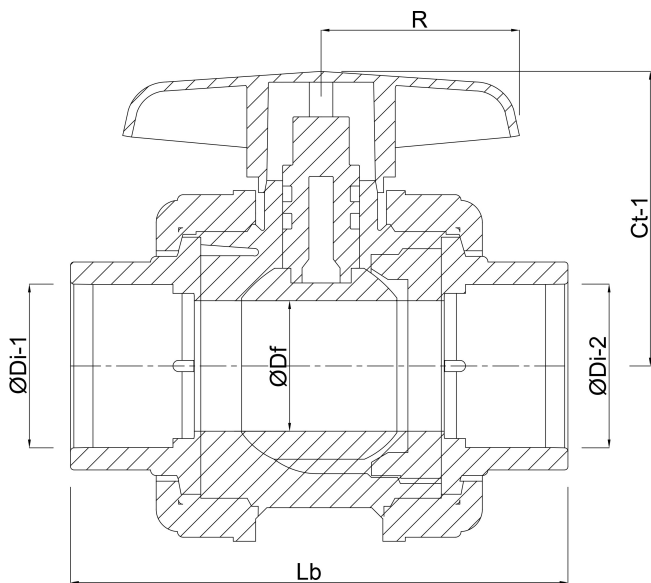

TECHNICAL SPECIFICATIONS

Colour grey

Type S6

Material PVC-U

Operation lever

Colour lever red

Handle material PVC-U

Housing construction 3-part

Material housing PVC-U

Material seal PE/EPDM

Connection glue socket

Temperature range 0°C - 60°C

Pressure 16 bar

Size 75 mm

DIMENSIONS

Ct-1 126 mm

Lb 260 mm

R 111 mm

$\varnothing D_f$ 65 mm

$\varnothing D_{i-1}$ 75 mm

$\varnothing D_{i-2}$ 75 mm

Last modified date: 20/02/2026

Bosta UK Ltd.
Reflection House
Olding Road
Bury St. Edmunds
Suffolk
IP33 3TA
T +44 (0) 1284 716580
E enquiries@bosta.co.uk
<http://www.bosta.com>