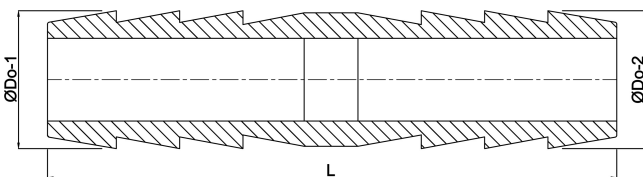

Profec Hose tail brass 25 mm hose tail 30bar (0423853)

TECHNICAL SPECIFICATIONS

Material brass

Connection hose tail

Max. temperature 120 °C

Pressure 30 bar

Max. temp. 120 °C

Size 25 mm

DIMENSIONS

L 55 mm

ØDo-1 25 mm

ØDo-2 25 mm

Last modified date: 21/02/2026

Bosta UK Ltd.
Reflection House

Olding Road
Bury St. Edmunds
Suffolk
IP33 3TA
T +44 (0) 1284 716580
E enquiries@bosta.co.uk
<http://www.bosta.com>