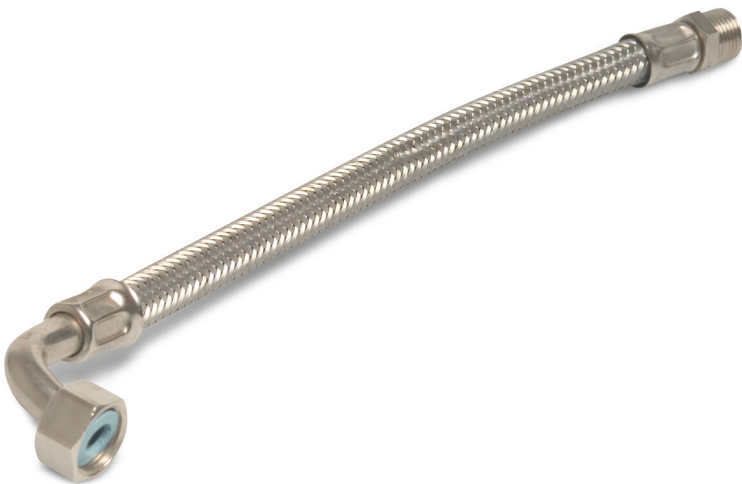

**Braided hose 90° stainless
steel/silicone 1" male thread x
female threaded nut 6bar
80cm KTW/DVGW type angled
(0081136)**

TECHNICAL SPECIFICATIONS

Type	angled
Material	stainless steel/silicone
Approval	KTW/DVGW
Connection	male thread x female threaded nut
Temperature range	-50°C - 200°C
Size	1"
Length	80 cm
Pressure	6 bar