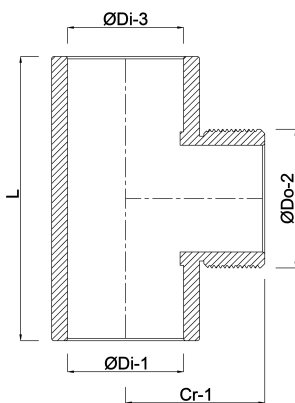

**Profec Adaptor T-piece 90°
PVC-U 32 mm x 1" x 32 mm
glue socket x male thread x
glue socket 10bar grey
(0110349)**

TECHNICAL SPECIFICATIONS

Colour	grey
Material	PVC-U
Connection	glue socket x male thread x glue socket
Pressure	10 bar
Size	32 mm x 1" x 32 mm

DIMENSIONS

L	130 mm
ØDi-1	32 mm
ØDi-3	32 mm
Cr-1	65 mm
β	90 °

Last modified date: 10/10/2025

Bosta UK Ltd.
Reflection House
Olding Road
Bury St. Edmunds
Suffolk
IP33 3TA
T +44 (0) 1284 716580
E enquiries@bosta.co.uk
<http://www.bosta.com>