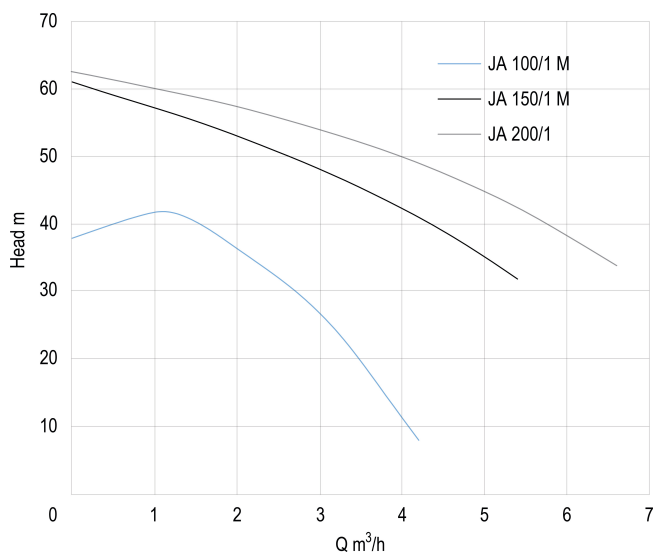

Ampere

4,7 A

Max flow rate

3.6 m³/h

PRODUCT INFORMATION

Composed of tank, pressure switch, flexible hose, pressure gauge, 3- or 5-way coupling, connectors and Foras jet pump.

Ready for assembly and installation by qualified electrician. Type M is supplied with cable and Din plug

Last modified date: 07/05/2026

Bosta UK Ltd.
Reflection House
Olding Road
Bury St. Edmunds
Suffolk
IP33 3TA
T +44 (0) 1284 716580
E enquiries@bosta.co.uk
<http://www.bosta.com>