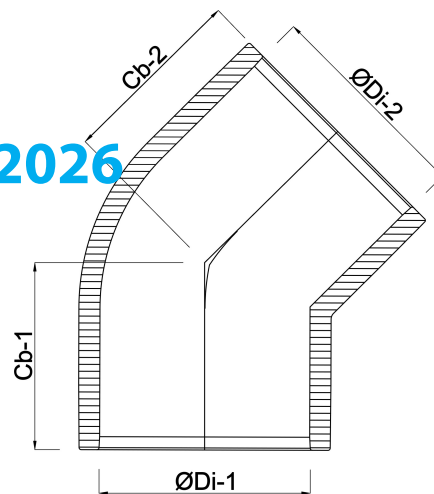

Profec Elbow 45° PVC-U 400 mm glue socket 6bar grey (7023622)

TECHNICAL SPECIFICATIONS

Colour grey

Material PVC-U

Connection glue socket

Size 400 mm

Pressure 6 bar

DIMENSIONS

Cb-1 297 mm

Cb-2 297 mm

ØDi-1 400 mm

ØDi-2 400 mm

Last modified date: 20/02/2026

Bosta UK Ltd.
Reflection House
Olding Road
Bury St. Edmunds
Suffolk

IP33 3TA
T +44 (0) 1284 716580
E enquiries@bosta.co.uk
<http://www.bosta.com>