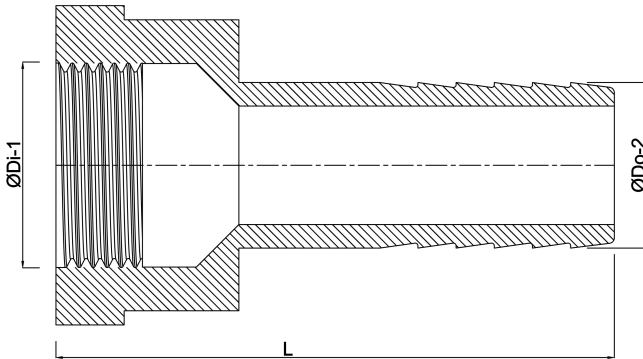

**Profec Hose tail adaptor
hexagonal brass 1 1/2" x 38
mm female thread x hose tail
30bar (0411938)**

TECHNICAL SPECIFICATIONS

Material	brass
Connection	female thread x hose tail
Pressure	30 bar
Max. temp.	120 °C
Size	1 1/2" x 38 mm
Max. temperature	120 °C
Spanner	53

DIMENSIONS

Dq-2	35.5 mm
F-1	14 mm
L	57.3 mm
Lb	58 mm
Lq-2	25 mm
Nq-2	4
P-1	25 mm
ØDi-1	1 1/2 "

ØDi-2 33 mm

ØDo-2 38 mm

Last modified date: 21/02/2026

Bosta UK Ltd.
Reflection House
Olding Road
Bury St. Edmunds
Suffolk
IP33 3TA
T +44 (0) 1284 716580
E enquiries@bosta.co.uk
<http://www.bosta.com>