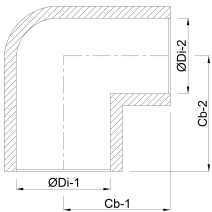

**Elbow 90° with side outlet PVC-  
U 50 mm glue socket 16bar  
1/2" grey (0111867)**

# TECHNICAL SPECIFICATIONS

Colour	grey
Material	PVC-U
Connection	glue socket
Outlet	1/2 "
Pressure	16 bar
Size	50 mm
Type	

## DIMENSIONS

Cb-1	55 mm
Cb-2	55 mm
ØDi-1	50 mm
ØDi-2	50 mm
β	90 °

**Last modified date: 20/02/2026**

Bosta UK Ltd.  
Reflection House  
Olding Road  
Bury St. Edmunds  
Suffolk  
IP33 3TA  
T +44 (0) 1284 716580  
E [enquiries@bosta.co.uk](mailto:enquiries@bosta.co.uk)  
<http://www.bosta.com>