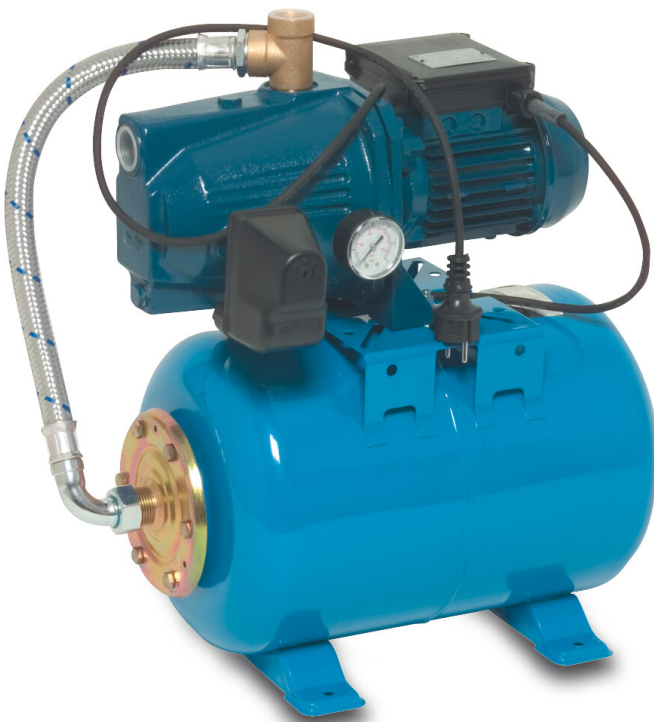

**Foras Pressure set cast iron 1"
female thread 7bar 4,7A
230VAC blue 24ltr type JA
106N 60 (7034786)**

FORAS
WATER PUMPS

TECHNICAL SPECIFICATIONS

Colour blue

Material cast iron

Pump body cast iron

Material impeller 1 noryl

Tank 24ltr ltr

Connection female thread

Voltage 230VAC

Max. temperature 50 °C

Minimum medium temperature 0 °C
(continuous)

Impellers 1

Height 525 mm

Press 1 "

Maximum ambient temperature 40 °C

Type JA 106N 60

Max. head 50,9 m

Size 1"

Power 0.74 kW

Ampere 4,7 A

Max flow rate 4.2 m³/h

Pressure 7 bar

Complete with 24 ltr. horizontal tank, pressure gauge and pressure switch. Ready for installation by a qualified electrician. Pump will be supplied with cable and DIN plug. UK / DIN plug included for UK deliveries