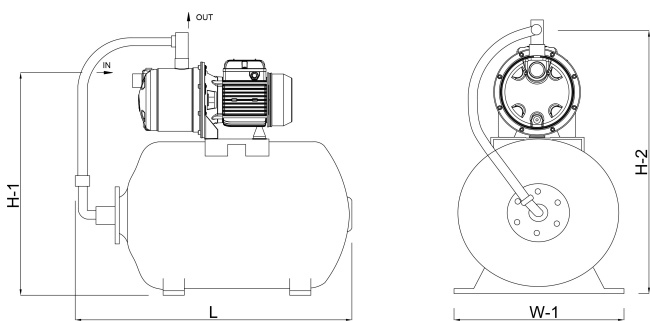

**Foras Pressure set cast iron 1"
female thread 7bar 4,7A
230VAC blue 24ltr type JA
106N 60 (7034786)**

FORAS
WATER PUMPS

TECHNICAL SPECIFICATIONS

Colour blue

Material cast iron

Pump body cast iron

Material impeller 1 noryl

DIMENSIONS

H-1 420 mm

H-2 525 mm

L 560 mm

Length 560 mm

W-1 260 mm

Width 260 mm

PRODUCT INFORMATION

Complete with 24 ltr. horizontal tank, pressure gauge and pressure switch. Ready for installation by a qualified electrician. Pump will be supplied with cable and DIN plug. UK / DIN plug included for UK deliveries