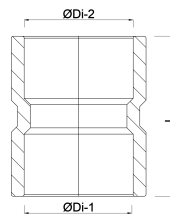

**VDL Socket PVC-U 110 mm  
glue socket 16bar grey type  
made from tubing (7018063)**

**V-L Van de Lande**

# TECHNICAL SPECIFICATIONS

Colour	grey
Type	made from tubing
Material	PVC-U
Connection	glue socket
Size	110 mm
Pressure	16 bar

# DIMENSIONS

L	169 mm
Mold	hand formed
P-1	64 mm
P-2	64 mm
ØDi-1	110 mm
ØDi-2	110 mm

**Last modified date: 23/02/2026**

Bosta UK Ltd.  
Reflection House  
Olding Road  
Bury St. Edmunds  
Suffolk  
IP33 3TA  
T +44 (0) 1284 716580  
E [enquiries@bosta.co.uk](mailto:enquiries@bosta.co.uk)  
<http://www.bosta.com>