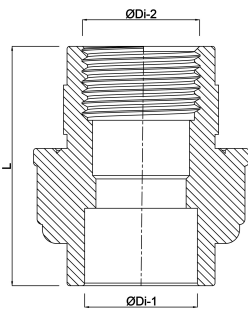

**VDL Union adaptor PVC-U 1/2"
x 20 mm female thread x glue
socket 10bar grey type A
(7002854)**

V-L Van de Lande

TECHNICAL SPECIFICATIONS

Colour	grey
Type	A
Material	PVC-U
Material seal	EPDM
Connection	female thread x glue socket
Size	1/2" x 20 mm
Pressure	10 bar

DIMENSIONS

F-2	16 mm
L	57 mm
ØDi-1	20 mm
ØDi-2	1/2 "

Last modified date: 22/02/2026

Bosta UK Ltd.
Reflection House
Olding Road
Bury St. Edmunds
Suffolk
IP33 3TA
T +44 (0) 1284 716580
E enquiries@bosta.co.uk
<http://www.bosta.com>