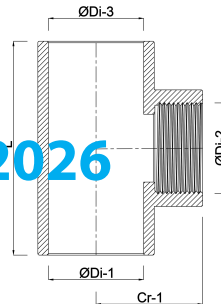

**Profec T-piece 90° PVC-U 25
mm x 1/2" x 25 mm glue socket
x female thread x glue socket
10bar grey (0100135)**

TECHNICAL SPECIFICATIONS

Colour	grey
Material	PVC-U
Connection	glue socket x female thread x glue socket
Pressure	10 bar
Size	25 mm x 1/2" x 25 mm

DIMENSIONS

Cr-1	29 mm
L	66 mm
ØDi-1	25 mm
ØDi-2	1/2 "
ØDi-3	25 mm
β	90 °

Last modified date: 20/02/2026

Bosta UK Ltd.
Reflection House
Olding Road
Bury St. Edmunds
Suffolk
IP33 3TA
T +44 (0) 1284 716580
E enquiries@bosta.co.uk
<http://www.bosta.com>