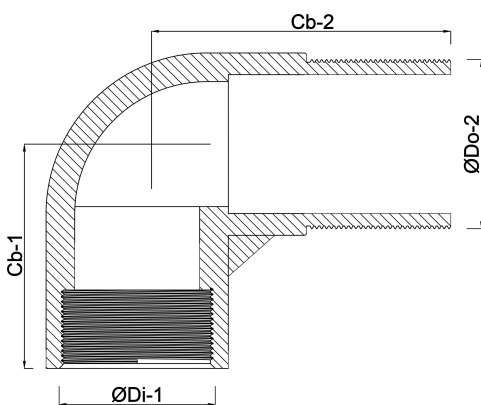

**Profec Nr. 92 Elbow 90° cast
iron black 2 1/2" female thread
x male thread 25bar DVGW
(7044009)**

TECHNICAL SPECIFICATIONS

Material	cast iron black
Approval	DVGW
Connection	female thread x male thread
Fitting nr.	Nr. 92
Temperature range	-20°C - 120°C
Pressure	25 bar
Size	2 1/2"

DIMENSIONS

ØDi-1	2 1/2 "
ØDo-2	2 1/2 "
β	90 °

Last modified date: 22/02/2026

Bosta UK Ltd.
Reflection House
Olding Road
Bury St. Edmunds
Suffolk
IP33 3TA
T +44 (0) 1284 716580
E enquiries@bosta.co.uk
<http://www.bosta.com>