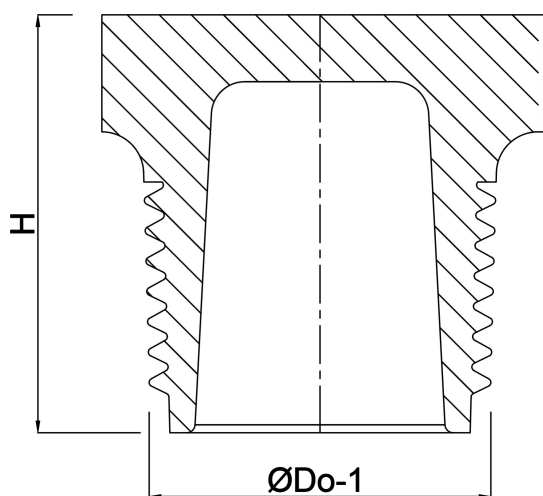

**Profec Nr. 290 Hexagon plug
stainless steel 316 1/2" male
thread 16bar (0080173)**

TECHNICAL SPECIFICATIONS

Material stainless steel 316

Connection male thread

Fitting nr. Nr. 290

Pressure 16 bar

Max. temp. 100 °C

Size 1/2"

DIMENSIONS

ØDi-1 15 mm

ØDo-1 1/2 "

H 20.9 mm

Last modified date: 09/10/2025

Bosta UK Ltd.
Reflection House
Olding Road
Bury St. Edmunds
Suffolk
IP33 3TA
T +44 (0) 1284 716580
E enquiries@bosta.co.uk
<http://www.bosta.com>