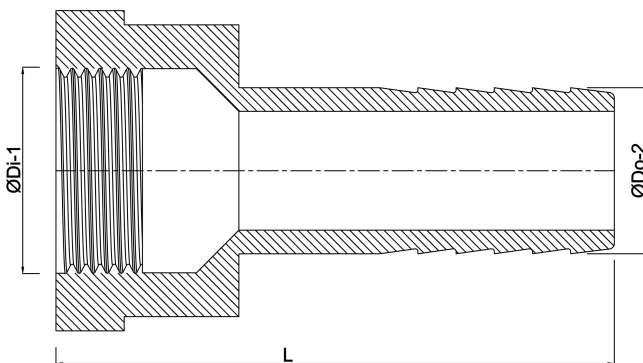

**Profec Barbed adaptor
stainless steel 316 1" x 25 mm
female thread x hose tail 16bar
(7043866)**

TECHNICAL SPECIFICATIONS

Material stainless steel 316

Connection female thread x hose tail

Pressure 16 bar

Size 1" x 25 mm

Spanner 38

DIMENSIONS

L 66 mm

ØDi-1 1"

ØDo-2 25 mm

Last modified date: 25/02/2026

Bosta UK Ltd.
Reflection House
Olding Road
Bury St. Edmunds
Suffolk
IP33 3TA
T +44 (0) 1284 716580
E enquiries@bosta.co.uk
<http://www.bosta.com>