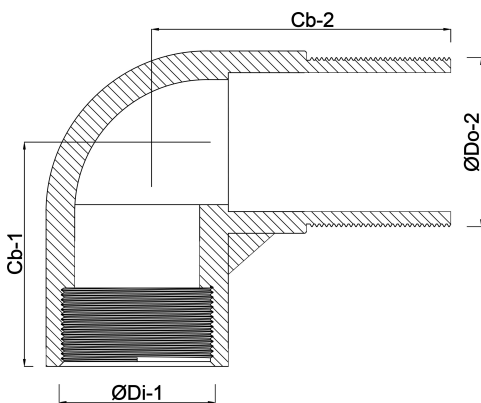

**Nr. 92 Elbow 90° bronze 3/8"
female thread x male thread
25bar (0720216)**

TECHNICAL SPECIFICATIONS

Material	bronze
Connection	female thread x male thread
Fitting nr.	Nr. 92
Size	3/8"
Pressure	25 bar

DIMENSIONS

Cb-1	25 mm
Cb-2	32 mm
ØDi-1	3/8 "
ØDo-1	3/8 "
β	90 °

Last modified date: 21/02/2026

Bosta UK Ltd.
Reflection House
Olding Road
Bury St. Edmunds
Suffolk
IP33 3TA
T +44 (0) 1284 716580
E enquiries@bosta.co.uk
<http://www.bosta.com>