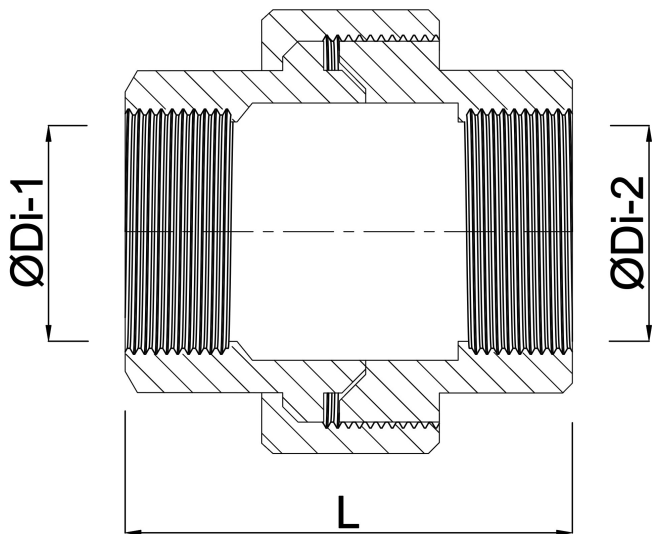

**Profec Nr. 330 Union coupler
cast iron galvanised 3/4"
female thread 25bar DVGW
type flat (1033005)**

TECHNICAL SPECIFICATIONS

Type	flat
Material	cast iron
Surface treatment	galvanised
Approval	DVGW
Connection	female thread
Fitting nr.	Nr. 330
Pressure	25 bar
Size	3/4"
Length	55 mm

DIMENSIONS

F-1	14 mm
F-2	14 mm
K-1	31 mm
K-2	31 mm
Kn	49 mm
L	52 mm

ØDi-1 3/4 "

ØDi-2 3/4 "

Last modified date: 22/02/2026

Bosta UK Ltd.
Reflection House
Olding Road
Bury St. Edmunds
Suffolk
IP33 3TA
T +44 (0) 1284 716580
E enquiries@bosta.co.uk
<http://www.bosta.com>