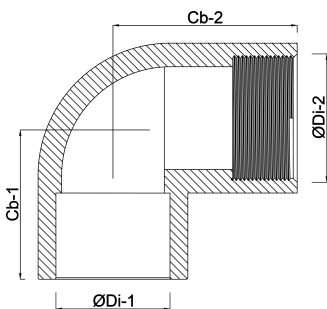

**VDL Adaptor elbow 90° PVC-U
25 mm x 3/4" glue socket x
female thread 16bar grey with
stainless steel ring type
reinforced (7002633)**

V-L Van de Lande

TECHNICAL SPECIFICATIONS

Colour	grey
Type	reinforced
Material	PVC-U
Feature	with stainless steel ring
Connection	glue socket x female thread
Size	25 mm x 3/4"
Pressure	16 bar

DIMENSIONS

Cb-1	32.5 mm
Cb-2	32.5 mm
ØDi-1	25 mm
ØDi-2	3/4 "

Last modified date: 22/02/2026

Bosta UK Ltd.
Reflection House
Olding Road
Bury St. Edmunds
Suffolk
IP33 3TA
T +44 (0) 1284 716580
E enquiries@bosta.co.uk
<http://www.bosta.com>