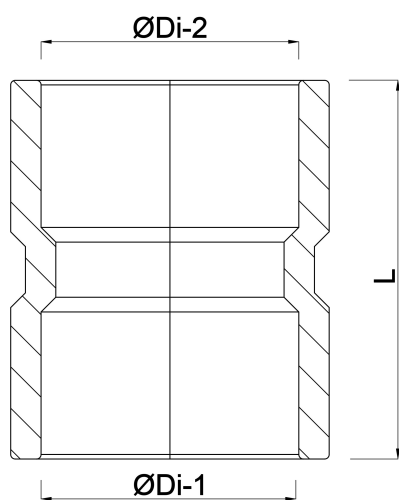

**Socket PVC-U 63 mm glue
socket 16bar grey (0160651)**

TECHNICAL SPECIFICATIONS

Colour grey

Material PVC-U

Connection glue socket

Size 63 mm

Pressure 16 bar

DIMENSIONS

L 79 mm

Mold injection moulded

ØDi-1 63 mm

ØDi-2 63 mm

Last modified date: 20/02/2026

Bosta UK Ltd.
Reflection House
Olding Road
Bury St. Edmunds
Suffolk
IP33 3TA
T +44 (0) 1284 716580
E enquiries@bosta.co.uk
<http://www.bosta.com>