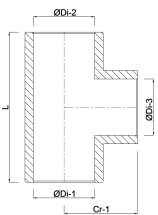

**Profec T-piece 90° PVC-U 32
mm glue socket 16bar grey
KIWA (0110254)**

TECHNICAL SPECIFICATIONS

Colour	grey
Material	PVC-U
Approval	KIWA
Connection	glue socket
Pressure	16 bar
Size	32 mm

DIMENSIONS

L	34 mm
ØDi-1	32 mm
ØDi-2	32 mm
ØDi-3	32 mm
Cr-1	17 mm
β	90 °