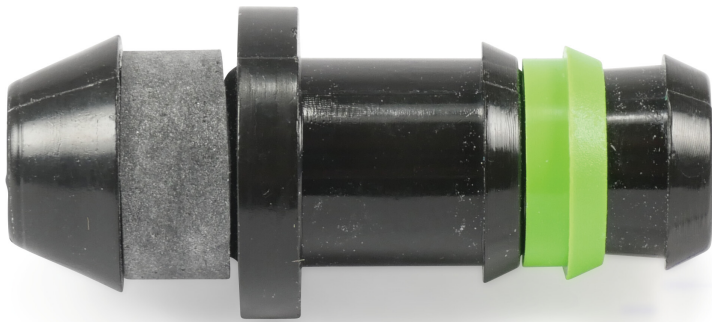

**Straight connector POM 20 mm  
x 8 mm barbed x push-in 4bar  
black (7031977)**

# TECHNICAL SPECIFICATIONS

|            |                  |
|------------|------------------|
| Colour     | black            |
| Material   | POM              |
| Connection | barbed x push-in |
| Pressure   | 4 bar            |
| Size       | 20 mm x 8 mm     |

## PRODUCT INFORMATION

Drill holes Ø 12 mm.

**Last modified date: 23/02/2026**

Bosta UK Ltd.  
Reflection House  
Olding Road  
Bury St. Edmunds  
Suffolk  
IP33 3TA  
T +44 (0) 1284 716580  
E [enquiries@bosta.co.uk](mailto:enquiries@bosta.co.uk)  
<http://www.bosta.com>