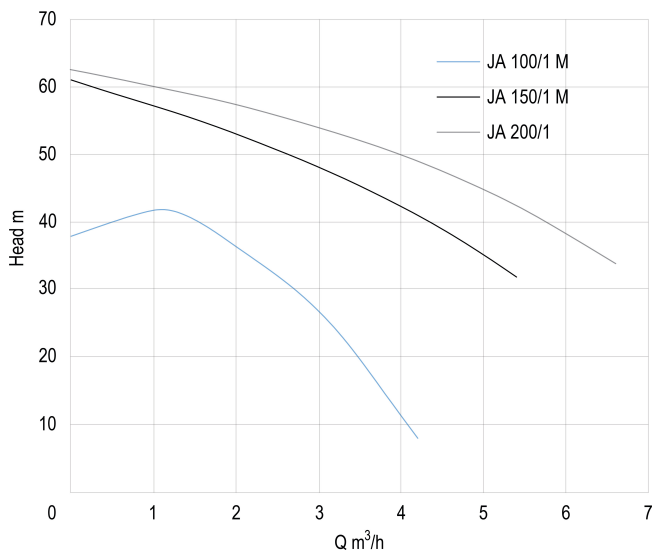

Ampere

3,9 A

Max flow rate

6.6 m³/h

PRODUCT INFORMATION

Composed of tank, pressure switch, flexible hose, pressure gauge, 3- or 5-way coupling, connectors and Foras jet pump.

Ready for assembly and installation by qualified electrician. Type M is supplied with cable and Din plug

Last modified date: 19/05/2026

Bosta UK Ltd.
Reflection House
Olding Road
Bury St. Edmunds
Suffolk
IP33 3TA
T +44 (0) 1284 716580
E enquiries@bosta.co.uk
<http://www.bosta.com>