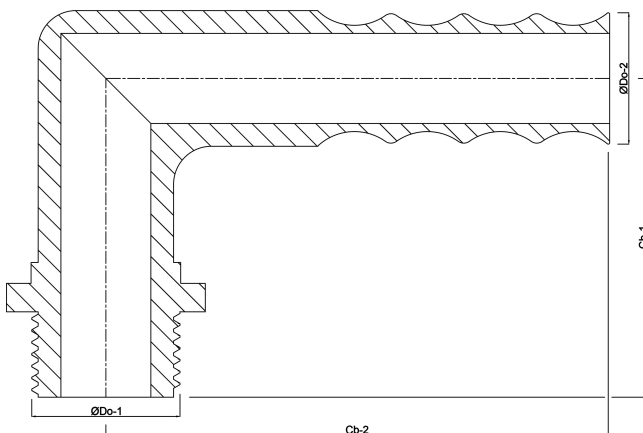

**Profec Hose tail elbow 90°
brass 1/4" x 12 mm male thread
x hose tail (0708941)**

TECHNICAL SPECIFICATIONS

Material	brass
Connection	male thread x hose tail
Max. temp.	120 °C
Size	1/4" x 12 mm

DIMENSIONS

Cb-1	25 mm
Cb-2	40 mm
ØDo-1	1/4 "
ØDo-2	12 mm
β	90 °

Last modified date: 21/02/2026

Bosta UK Ltd.
Reflection House
Olding Road
Bury St. Edmunds
Suffolk
IP33 3TA
T +44 (0) 1284 716580
E enquiries@bosta.co.uk
<http://www.bosta.com>