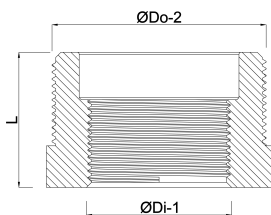

**Profec Nr. 241 Reducer bush
brass 2 1/2" x 2" male thread x
female thread 20bar (0710344)**

TECHNICAL SPECIFICATIONS

Material	brass
Connection	male thread x female thread
Fitting nr.	Nr. 241
Size	2 1/2" x 2"
Max. temperature	80 °C
Pressure	20 bar
Max. temp.	80 °C

DIMENSIONS

F-1	26.5 mm
K-1	98 mm
L	37 mm
ØDi-1	2 "
ØDo-2	2 1/2 "

Last modified date: 21/02/2026

Bosta UK Ltd.
Reflection House
Olding Road
Bury St. Edmunds
Suffolk
IP33 3TA
T +44 (0) 1284 716580
E enquiries@bosta.co.uk
<http://www.bosta.com>