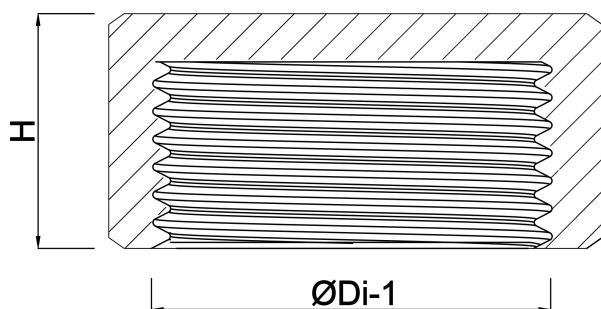

**Profec Nr. 300 Hexagon cap
cast iron black 1" female
thread 25bar DVGW (1130006)**

TECHNICAL SPECIFICATIONS

Material cast iron black

Approval DVGW

Connection female thread

Fitting nr. Nr. 300

Temperature range -20°C - 120°C

Pressure 25 bar

Size 1"

DIMENSIONS

ØDi-1 1 "

F-1 20 mm

K-1 39 mm

H 25 mm

Last modified date: 11/10/2025