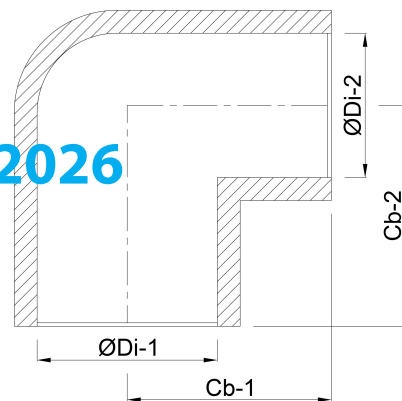

TECHNICAL SPECIFICATIONS

Colour	grey
Material	PVC-U
Connection	glue socket
Size	20 mm
Pressure	16 bar

DIMENSIONS

Cb-1	27 mm
Cb-2	27 mm
ØDi-1	20 mm
ØDi-2	20 mm
β	90 °

Last modified date: 20/02/2026

Bosta UK Ltd.
Reflection House
Olding Road