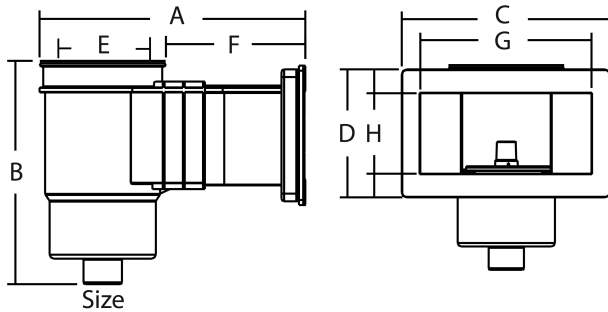

**Flotide Skimmer ABS 1 1/2"**  
**female thread white**  
**rectangular type Standard**  
**(0181011)**

**FLOTIDE**

# TECHNICAL SPECIFICATIONS

Colour	white
Type	Standard
Material	ABS/stainless steel
Suitable for	liner pools
Model	rectangular
Connection	female thread
Length	412 mm
Width	355 mm
Size	1 1/2"

## DIMENSIONS

A	412 mm
B	349 mm
C	355 mm
D	218 mm
E	173 mm
F	218 mm

G 292 mm

H 137 mm

**Last modified date: 20/02/2026**

Bosta UK Ltd.  
Reflection House  
Olding Road  
Bury St. Edmunds  
Suffolk  
IP33 3TA  
T +44 (0) 1284 716580  
E [enquiries@bosta.co.uk](mailto:enquiries@bosta.co.uk)  
<http://www.bosta.com>