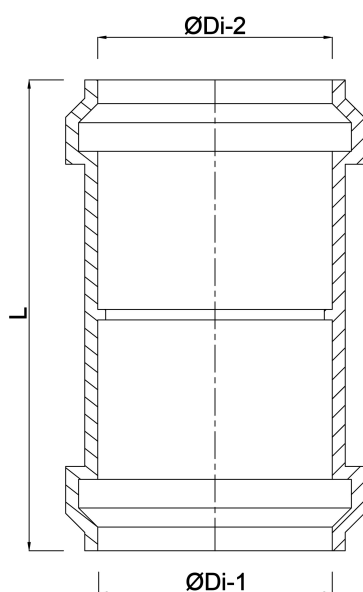

# Reducer socket PP 125 mm x 80 mm click socket grey (0380147)

# TECHNICAL SPECIFICATIONS

Colour	grey
Material	PP
Connection	click socket
Application	land drainage
Size	125 mm x 80 mm

## DIMENSIONS

L	185 mm
ØDi-1	125 mm
ØDi-2	80 mm

**Last modified date: 21/02/2026**

Bosta UK Ltd.  
Reflection House  
Olding Road  
Bury St. Edmunds  
Suffolk  
IP33 3TA  
T +44 (0) 1284 716580  
E [enquiries@bosta.co.uk](mailto:enquiries@bosta.co.uk)  
<http://www.bosta.com>