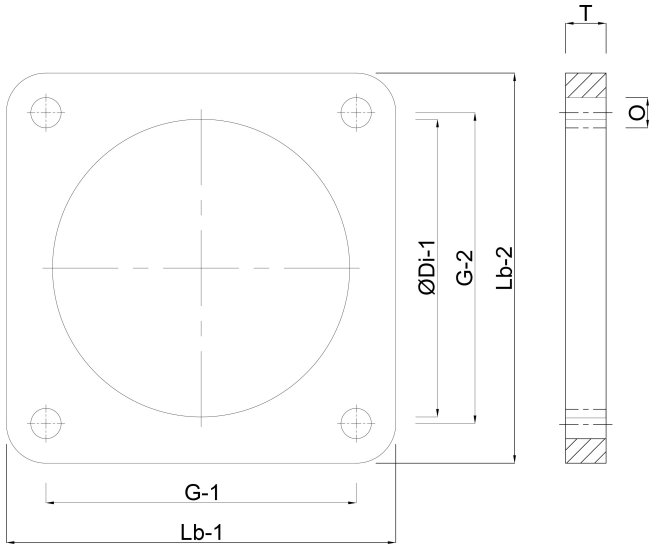

# Flange adaptor steel 4" x 108 mm square flange x butt welding black (0200590)

# TECHNICAL SPECIFICATIONS

Colour	black
Material	steel
Connection	square flange x butt welding
Thickness	8 mm
Holes	4
Size	4" x 108 mm
Outer dimension flange	180x180

## DIMENSIONS

G-1	150 mm
G-2	150 mm
Hole spacing	150 x 150 mm
Lb	180 mm
Lb-2	180 mm
O	13 mm
T	8 mm
ØDi-1	100 mm

**Last modified date: 20/02/2026**

Bosta UK Ltd.  
Reflection House  
Olding Road  
Bury St. Edmunds  
Suffolk  
IP33 3TA  
T +44 (0) 1284 716580  
E [enquiries@bosta.co.uk](mailto:enquiries@bosta.co.uk)  
<http://www.bosta.com>