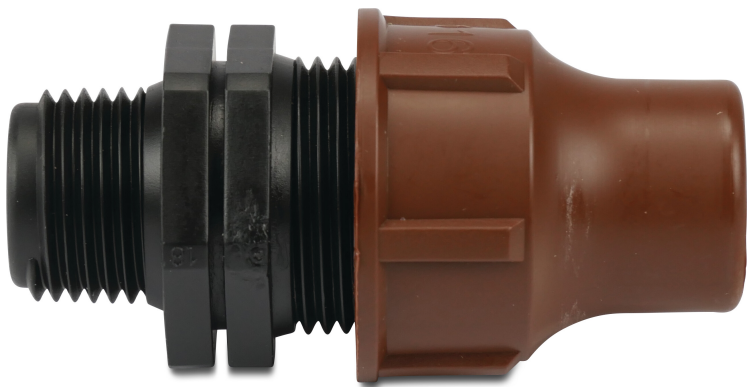

**Adaptor PP 16 mm x 3/4" lock x  
male thread 6bar brown type  
BF-82-75 lock (7021551)**

# TECHNICAL SPECIFICATIONS

Colour	brown
Material	PP
Connection	lock x male thread
Pressure	6 bar
Type	BF-82-75 lock
Size	16 mm x 3/4"
Length	75 mm

**Last modified date: 23/02/2026**

Bosta UK Ltd.  
Reflection House  
Olding Road  
Bury St. Edmunds  
Suffolk  
IP33 3TA  
T +44 (0) 1284 716580  
E [enquiries@bosta.co.uk](mailto:enquiries@bosta.co.uk)  
<http://www.bosta.com>