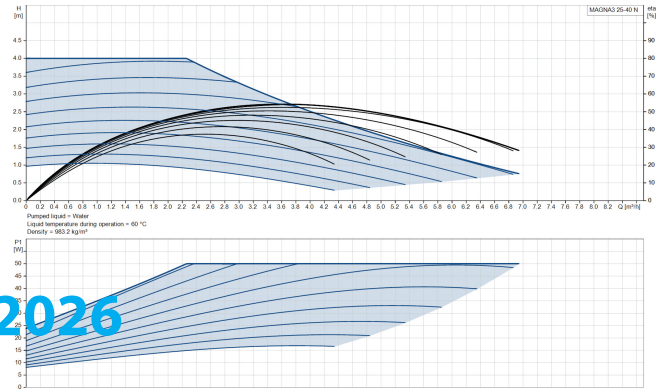

Size

1.5"

Ampere

0.46 A

Last modified date: 09/05/2026

Bosta UK Ltd.
Reflection House
Olding Road
Bury St. Edmunds
Suffolk
IP33 3TA
T +44 (0) 1284 716580
E enquiries@bosta.co.uk
<http://www.bosta.com>