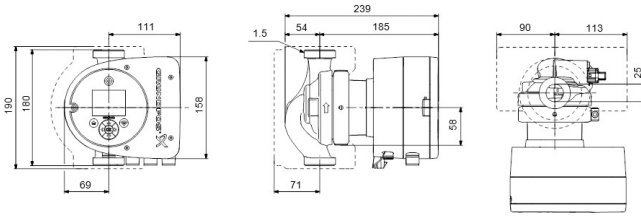

Size

1.5"

Ampere

0.46 A

Last modified date: 09/05/2026

Bosta UK Ltd.
Reflection House
Olding Road
Bury St. Edmunds
Suffolk
IP33 3TA
T +44 (0) 1284 716580
E enquiries@bosta.co.uk
<http://www.bosta.com>