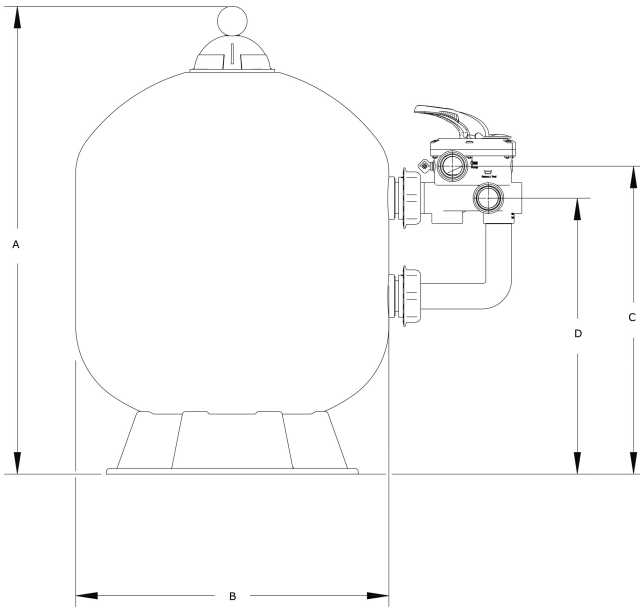

Sand filter PP 2" female thread 3,75bar beige type S790 (7043244)

TECHNICAL SPECIFICATIONS

Colour	beige
Material	PP
Connection	female thread
Pressure	3,75 bar
Max. temp.	40 °C
Type	S790
Capacity	22 m ³ /h
Size	2"
Diameter	790 mm
Weight	27 kg
Sand	250 kg
Filter area	0.5 m ²
Max. pool vol.	110 m ³

DIMENSIONS

A	1010 mm
B	31 "

B 31 " inch

B 790 mm

C 570 mm

D 360 mm

PRODUCT INFORMATION

Features:

- High quality PP filter tank
- Extremely high maximum working pressure up to 3,75 bar
- 6-way valve included

Last modified date: 25/02/2026

Bosta UK Ltd.
Reflection House

Olding Road
Bury St. Edmunds
Suffolk
IP33 3TA
T +44 (0) 1284 716580
E enquiries@bosta.co.uk
<http://www.bosta.com>