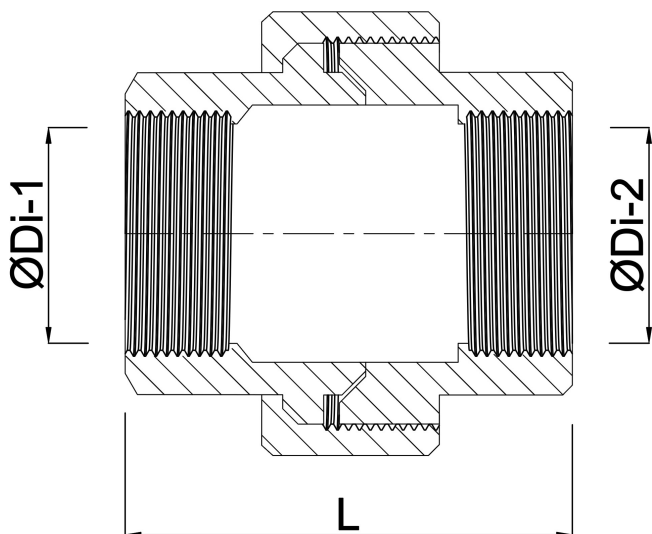

**Profec Nr. 340 Union coupler  
cast iron black 1 1/4" female  
thread 25bar DVGW type  
conical (1134007)**

# TECHNICAL SPECIFICATIONS

Type	conical
Material	cast iron black
Approval	DVGW
Connection	female thread
Fitting nr.	Nr. 340
Temperature range	-20°C - 120°C
Pressure	25 bar
Size	1 1/4"
Length	65 mm

## DIMENSIONS

F-1	20 mm
F-2	20 mm
K-1	45 mm
K-2	45 mm
Kn	67 mm
L	65 mm

ØDi-1 1 1/4 "

ØDi-2 1 1/4 "

**Last modified date: 22/02/2026**

Bosta UK Ltd.  
Reflection House  
Olding Road  
Bury St. Edmunds  
Suffolk  
IP33 3TA  
T +44 (0) 1284 716580  
E [enquiries@bosta.co.uk](mailto:enquiries@bosta.co.uk)  
<http://www.bosta.com>