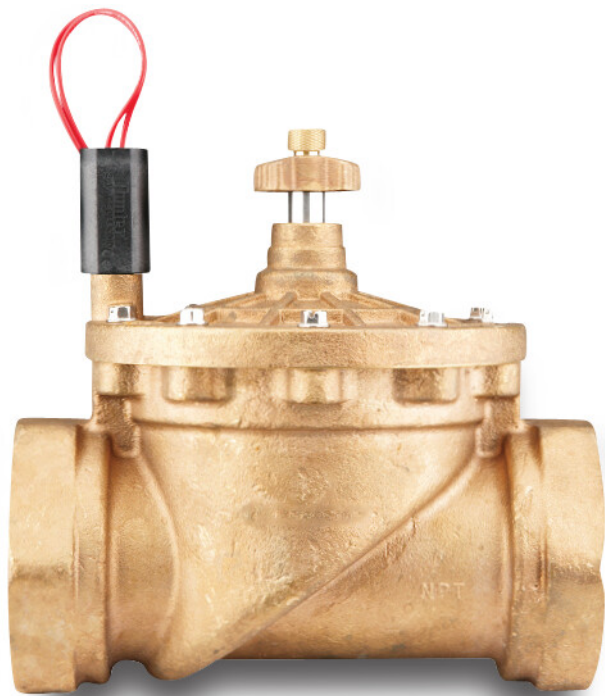

**Hunter Solenoid valve brass 1"  
female thread 15bar 24VAC  
brass type IBV-101-GB with  
flow control (7032987)**

**Hunter®**

# TECHNICAL SPECIFICATIONS

Colour	brass
Material	brass
Operation	indirect solenoid-operated with flow control handle
Connection	female thread
Voltage	24VAC
Adj. pressure	1,5 - 15 bar
Minimum inlet pressure	1.5 bar
Pressure	15 bar
Max. temp.	66 °C
Type	IBV-101-GB
Capacity	0,4 - 150 l/min
Size	1"
Type	with flow control

## PRODUCT INFORMATION

A solid brass valve to provide years of trouble-free operation in any water condition, IBV valves are the best option for the fiercest conditions found on commercial sites. The valve solution for years of reliable operation.