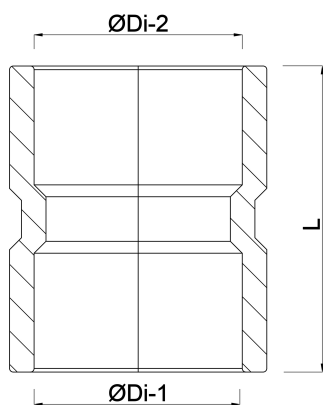

VDL Socket PVC-U 50 mm glue socket 16bar grey KIWA (7002908)

V-L Van de Lande

TECHNICAL SPECIFICATIONS

Colour	grey
Material	PVC-U
Approval	KIWA
Connection	glue socket
Size	50 mm
Pressure	16 bar

DIMENSIONS

L	67 mm
T	5 mm
ØDi-1	50 mm
ØDi-2	50 mm

Last modified date: 11/10/2025

Bosta UK Ltd.
Reflection House
Olding Road
Bury St. Edmunds
Suffolk
IP33 3TA
T +44 (0) 1284 716580
E enquiries@bosta.co.uk
<http://www.bosta.com>