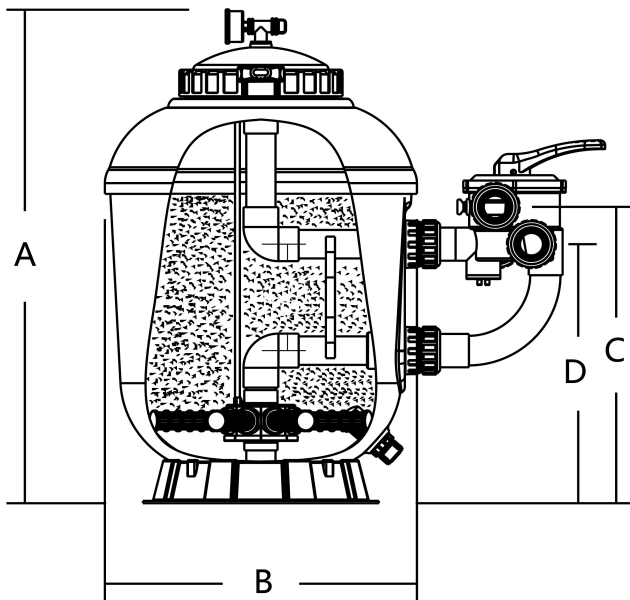

**Flotide Sand filter polyester
gelcoated 63 mm / 2"
metric/imperial glue socket
2,5bar green type SMG750
(7011876)**

FLOTIDE

bosta
bringing water to life

TECHNICAL SPECIFICATIONS

Colour	green
Material	polyester gelcoated
Connection	metric/imperial glue socket
Pressure	2,5 bar
Max. temp.	43 °C
Type	SMG750
Size	63 mm / 2"
Diameter	770 mm
Weight	38 kg
Sand	250 kg
Filter area	0.44 m ²
Max flow rate	22.1 m ³ /h
Max. pool vol.	110.5 m ³

DIMENSIONS

A	1015 mm
B	30 " inch

B 770 mm

C 603 mm

D 517 mm

PRODUCT INFORMATION

This Gelcoat filter tank has been well-received by the industry due to the durable, trustworthy performance and smooth gelcoat fibreglass finish. With UV-resistant material used, it is able to operate under prolonged sunlight for years of reliability. "SMG" Series side mount filters are equipped with a six-position, side mount multiport valve and ABS laterals. Switch off the pump before each lever action.

- Non corrosive gel coat fibreglass tank
- Smooth finish
- ABS internal pipe work construction
- Transparent lid provides clear view of filter media
- Air release valve
- 6-way multiport sidemount valve
- Warranty period: 2 years