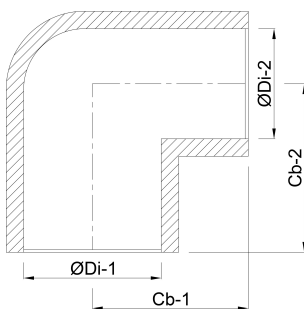

Elbow 90° PVC-U 25 mm glue socket 16bar grey (0160107)

TECHNICAL SPECIFICATIONS

Colour grey

Material PVC-U

Connection glue socket

Size 25 mm

Pressure 16 bar

DIMENSIONS

Mold injection moulded

β 90°

\varnothing Di-1 25 mm

\varnothing Di-2 25 mm

Cb-1 32 mm

Cb-2 32 mm

Last modified date: 10/10/2025

Bosta UK Ltd.
Reflection House
Olding Road
Bury St. Edmunds
Suffolk
IP33 3TA
T +44 (0) 1284 716580
E enquiries@bosta.co.uk
<http://www.bosta.com>