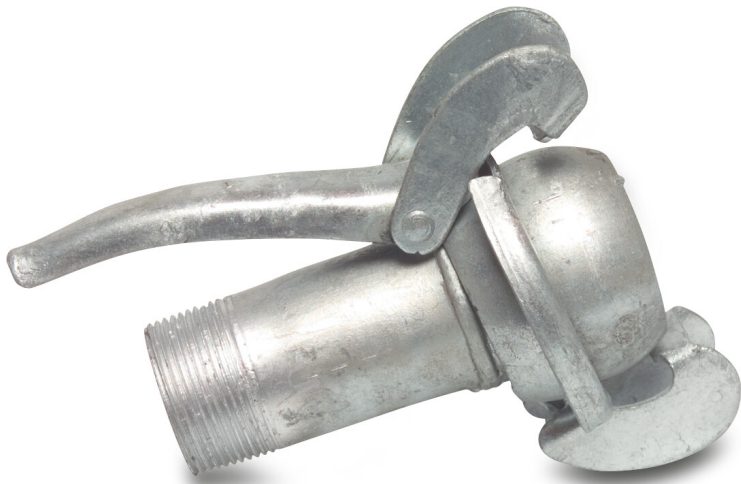

**Quick coupler adaptor steel  
galvanised 50 mm x 2" male  
part Bauer x male thread type  
Bauer S74 (0220411)**

# TECHNICAL SPECIFICATIONS

Type	Bauer
------	-------

Material	steel
----------	-------

Surface treatment	galvanised
-------------------	------------

Connection	male part Bauer x male thread
------------	-------------------------------

Type	S74
------	-----

Size	50 mm x 2"
------	------------

Length	200 mm
--------	--------

**Last modified date: 20/02/2026**

Bosta UK Ltd.  
Reflection House  
Olding Road  
Bury St. Edmunds  
Suffolk  
IP33 3TA  
T +44 (0) 1284 716580  
E [enquiries@bosta.co.uk](mailto:enquiries@bosta.co.uk)  
<http://www.bosta.com>