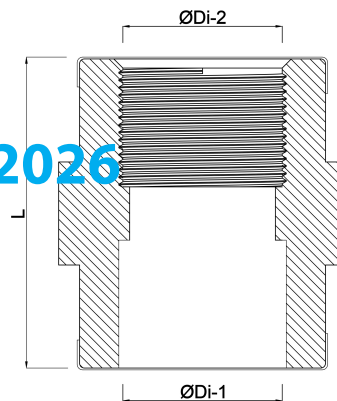

# VDL Adaptor socket PVC-U 50 mm x 1" glue socket x female thread 10bar grey (7018160)

**V-L** Van de Lande

# TECHNICAL SPECIFICATIONS

Colour	grey
Material	PVC-U
Size	50 mm x 1"
Connection	glue socket x female thread
Pressure	10 bar

## DIMENSIONS

F-1	22 mm
F-2	22 mm
L	55 mm
ØDi-1	50 mm
ØDi-2	1 "

**Last modified date: 22/02/2026**

Bosta UK Ltd.  
Reflection House  
Olding Road

Bury St. Edmunds  
Suffolk  
IP33 3TA  
T +44 (0) 1284 716580  
E [enquiries@bosta.co.uk](mailto:enquiries@bosta.co.uk)  
<http://www.bosta.com>