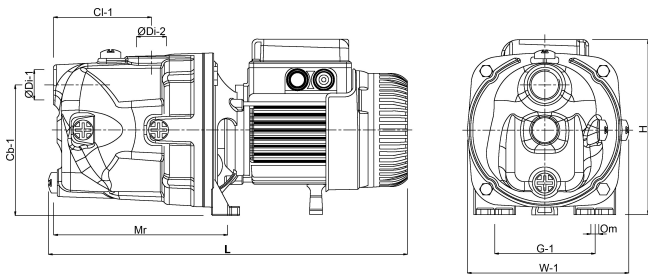

**DAB Jet pump cast iron 1"
female thread 8bar 6,6A
230VAC green self priming
type Gardenjet 132 M
(7033380)**

TECHNICAL SPECIFICATIONS

Colour green

Material cast iron

Pump body cast iron

Material impeller 1 technopolymer

BEP Head 54

Type Gardenjet 132 M

Size 1"

Power 1 kW

MWC 48,3

Ampere 6,6 A

Max flow rate 4.8 m³/h

DIMENSIONS

Cb-1 144 mm

Cl-1 127 mm

G-1 111 mm

H 268 mm

H 268 mm

L 429 mm

L 429 mm

Mr 192 mm

O 9 mm

W 178 mm

W-1 178 mm

ØDi-1 1 "

ØDi-2 1 "

PRODUCT INFORMATION

Pump will be supplied with cable and DIN plug.

Last modified date: 24/02/2026