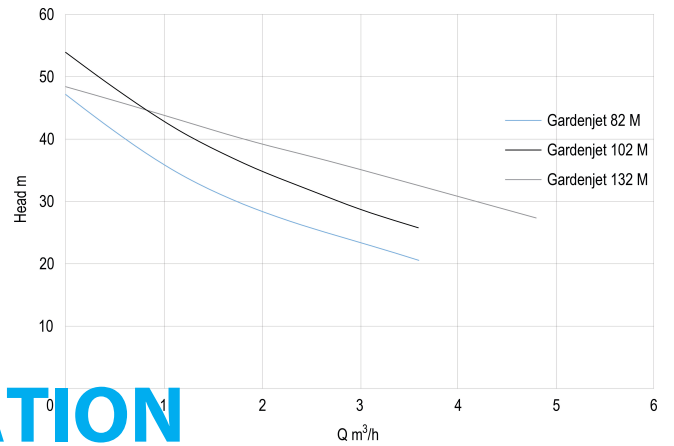

PRODUCT INFORMATION

Pump will be supplied with cable and DIN plug.

Last modified date: 24/02/2026

Bosta UK Ltd.
Reflection House
Olding Road
Bury St. Edmunds
Suffolk
IP33 3TA
T +44 (0) 1284 716580
E enquiries@bosta.co.uk
<http://www.bosta.com>