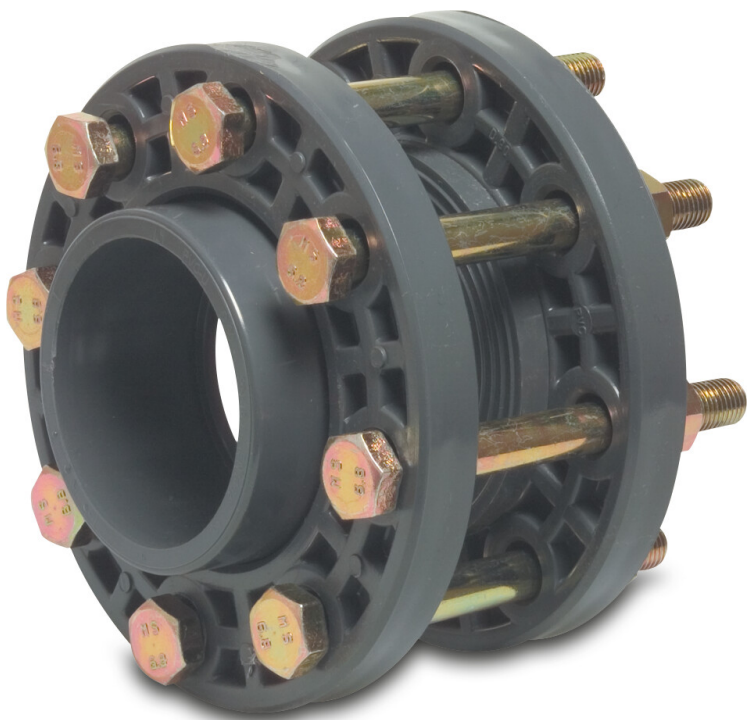

Profec Flange set PVC-U 200 mm glue socket 6bar DN175 grey PN6 (0101468)

TECHNICAL SPECIFICATIONS

Colour	grey
Material	PVC-U
Material bolts	steel
Connection	glue socket
Size	200 mm
Bolt	M20 x 180
Packaging	1 pcs
DN	175
Flange	PN6
Weight	9.5 kg
Pressure	6 bar
PCD	270 mm
Holes	8

PRODUCT INFORMATION

2 flange rings & 2 flange adaptors complete with nuts bolts & washers.

Last modified date: 20/02/2026

Bosta UK Ltd.
Reflection House
Olding Road
Bury St. Edmunds
Suffolk
IP33 3TA
T +44 (0) 1284 716580
E enquiries@bosta.co.uk
<http://www.bosta.com>